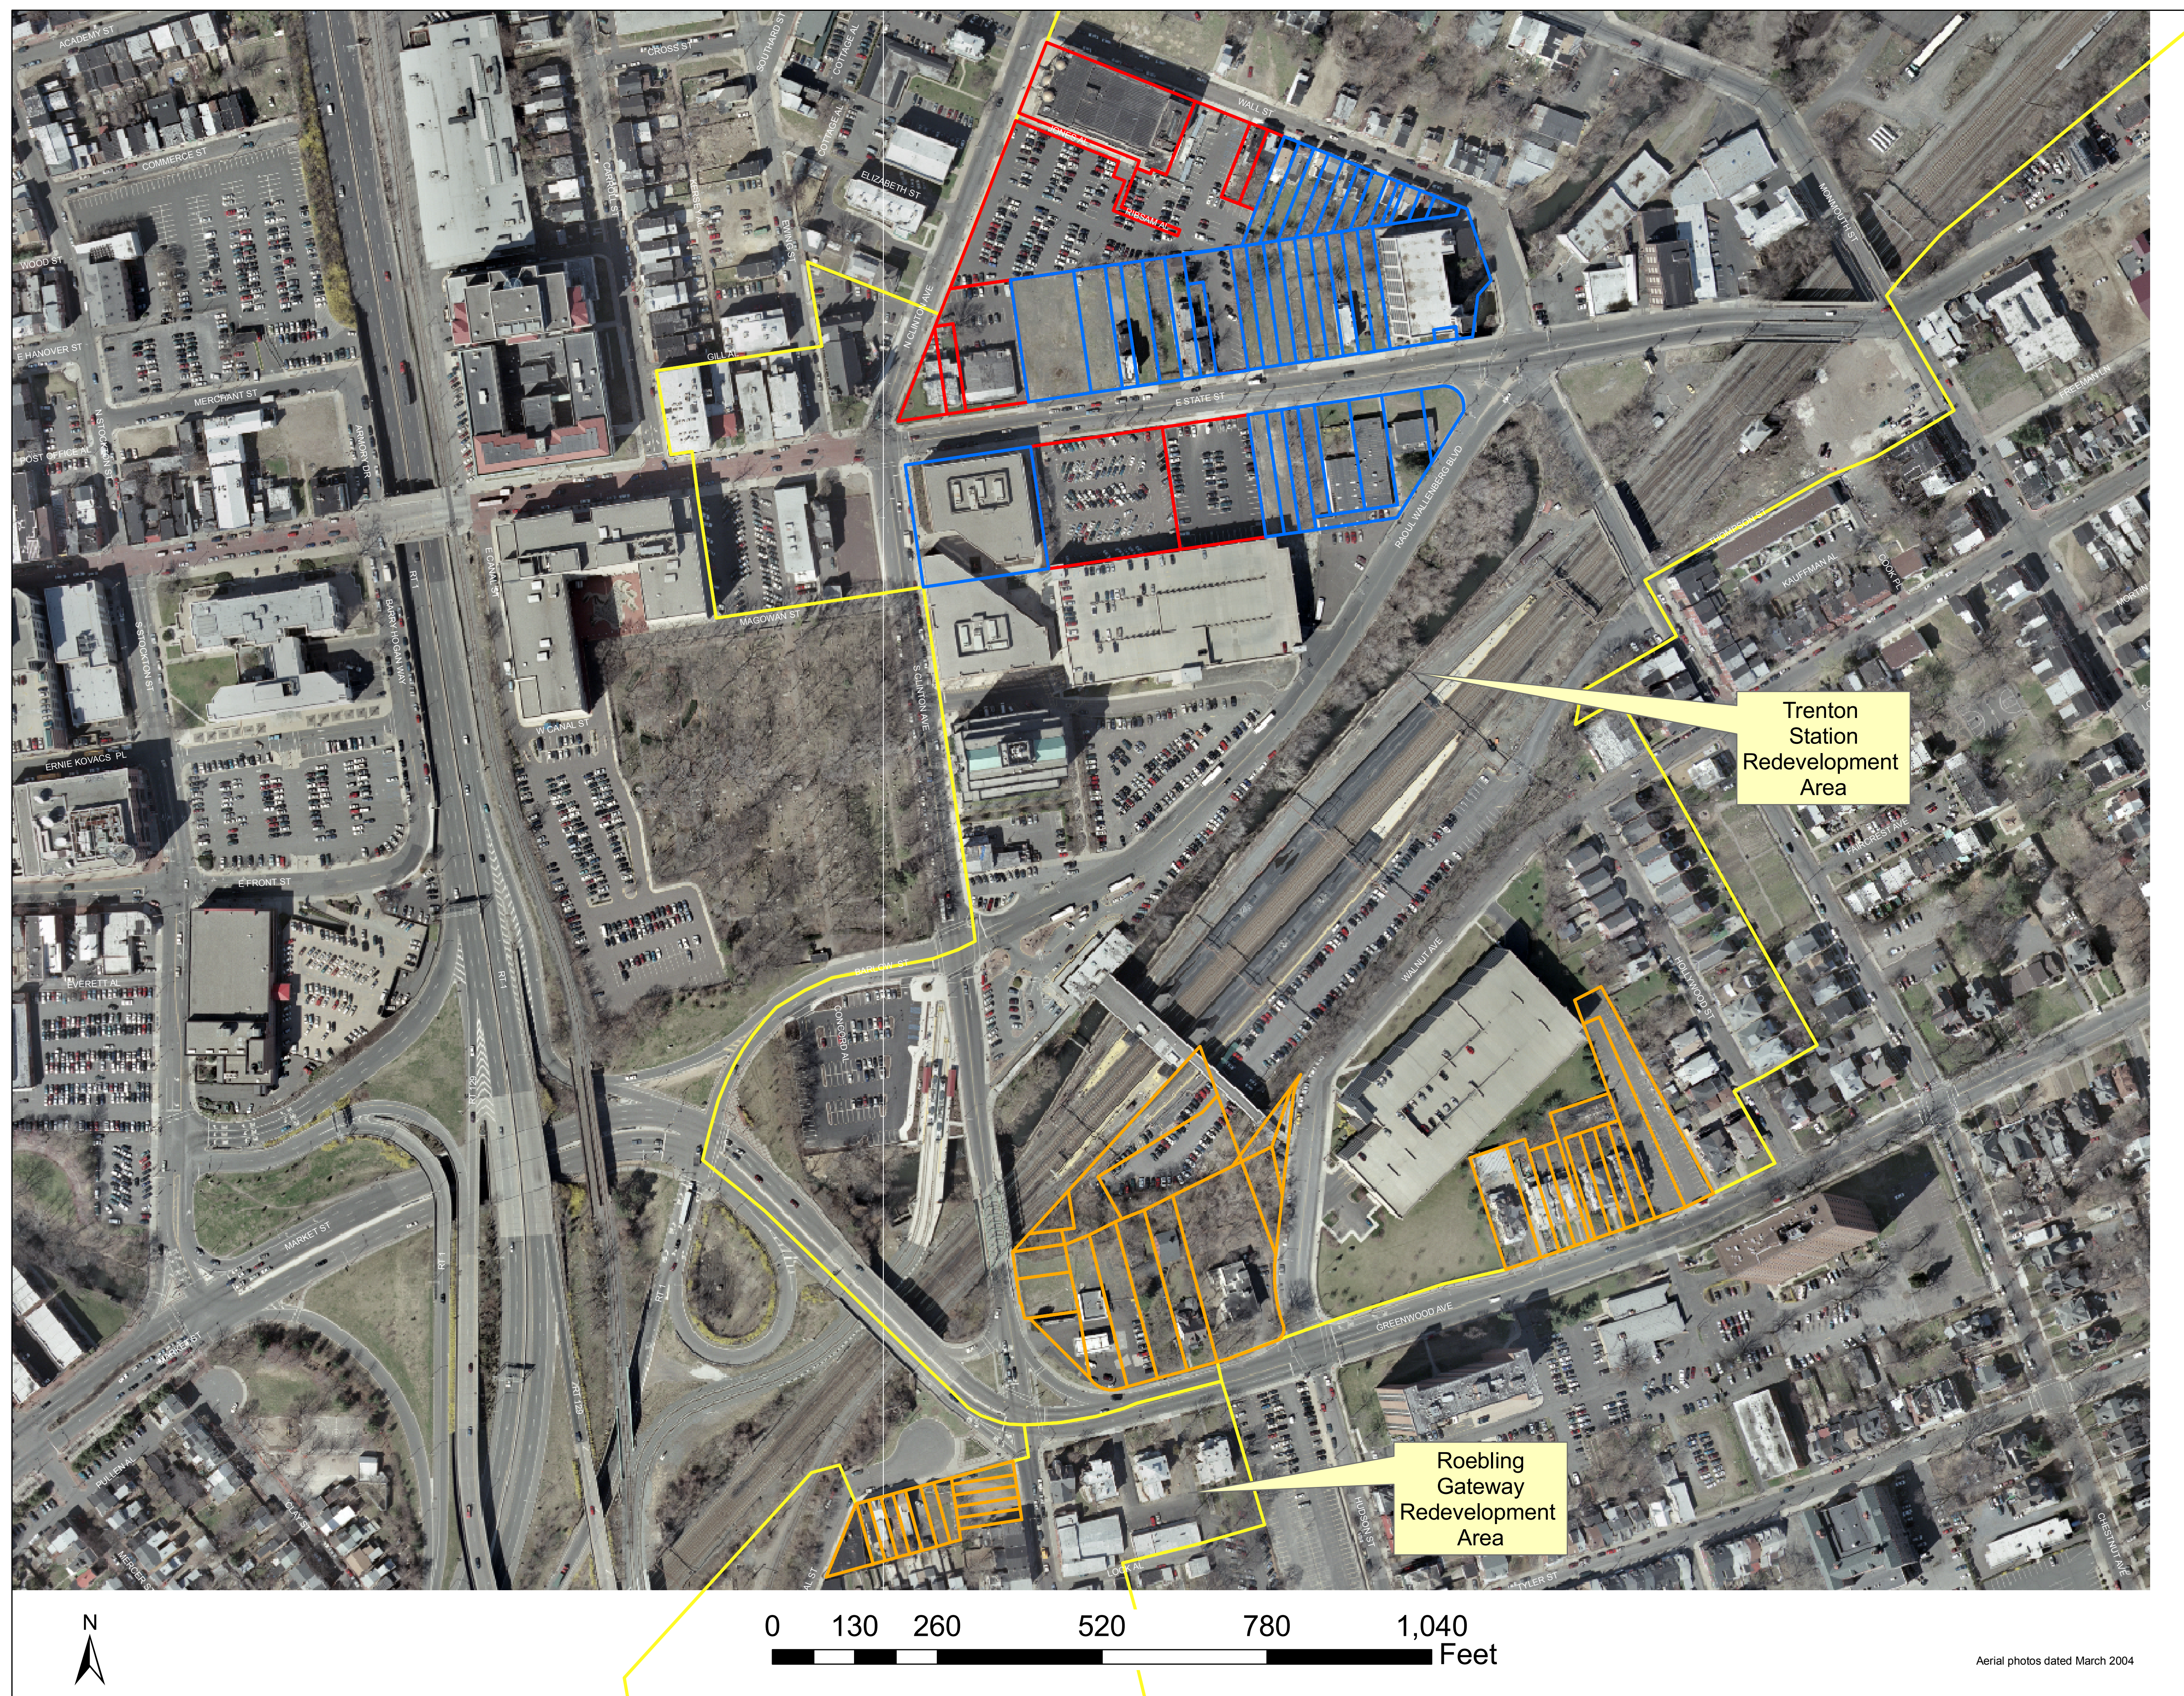

Developer Designations near the Trenton Train Station

- Designated Developer**
- Nexus
 - Matrix
 - Vista
 - Redevelopment Area Boundary

Trenton Station
Redevelopment Area

Roebing Gateway
Redevelopment Area